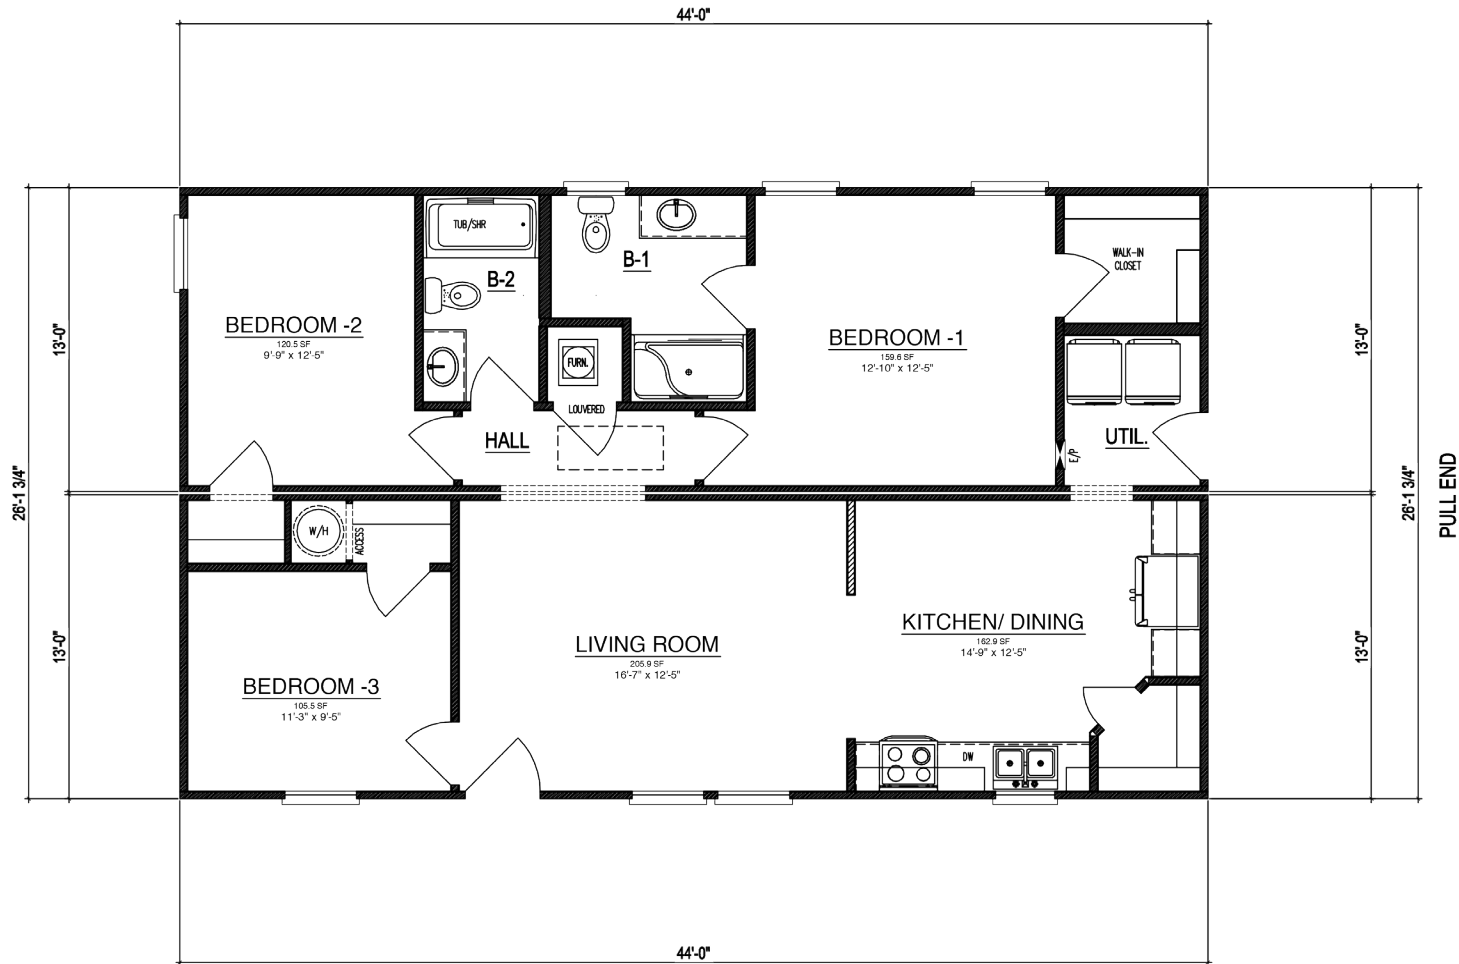

WALLBURG

These are artist renditions for sales purposes only.
Refer to working drawings for actual dimensions.
© 2018 Nationwide Homes 03/01/18

THE WALLBURG

ENCORE
BY PALM HARBOR HOMES