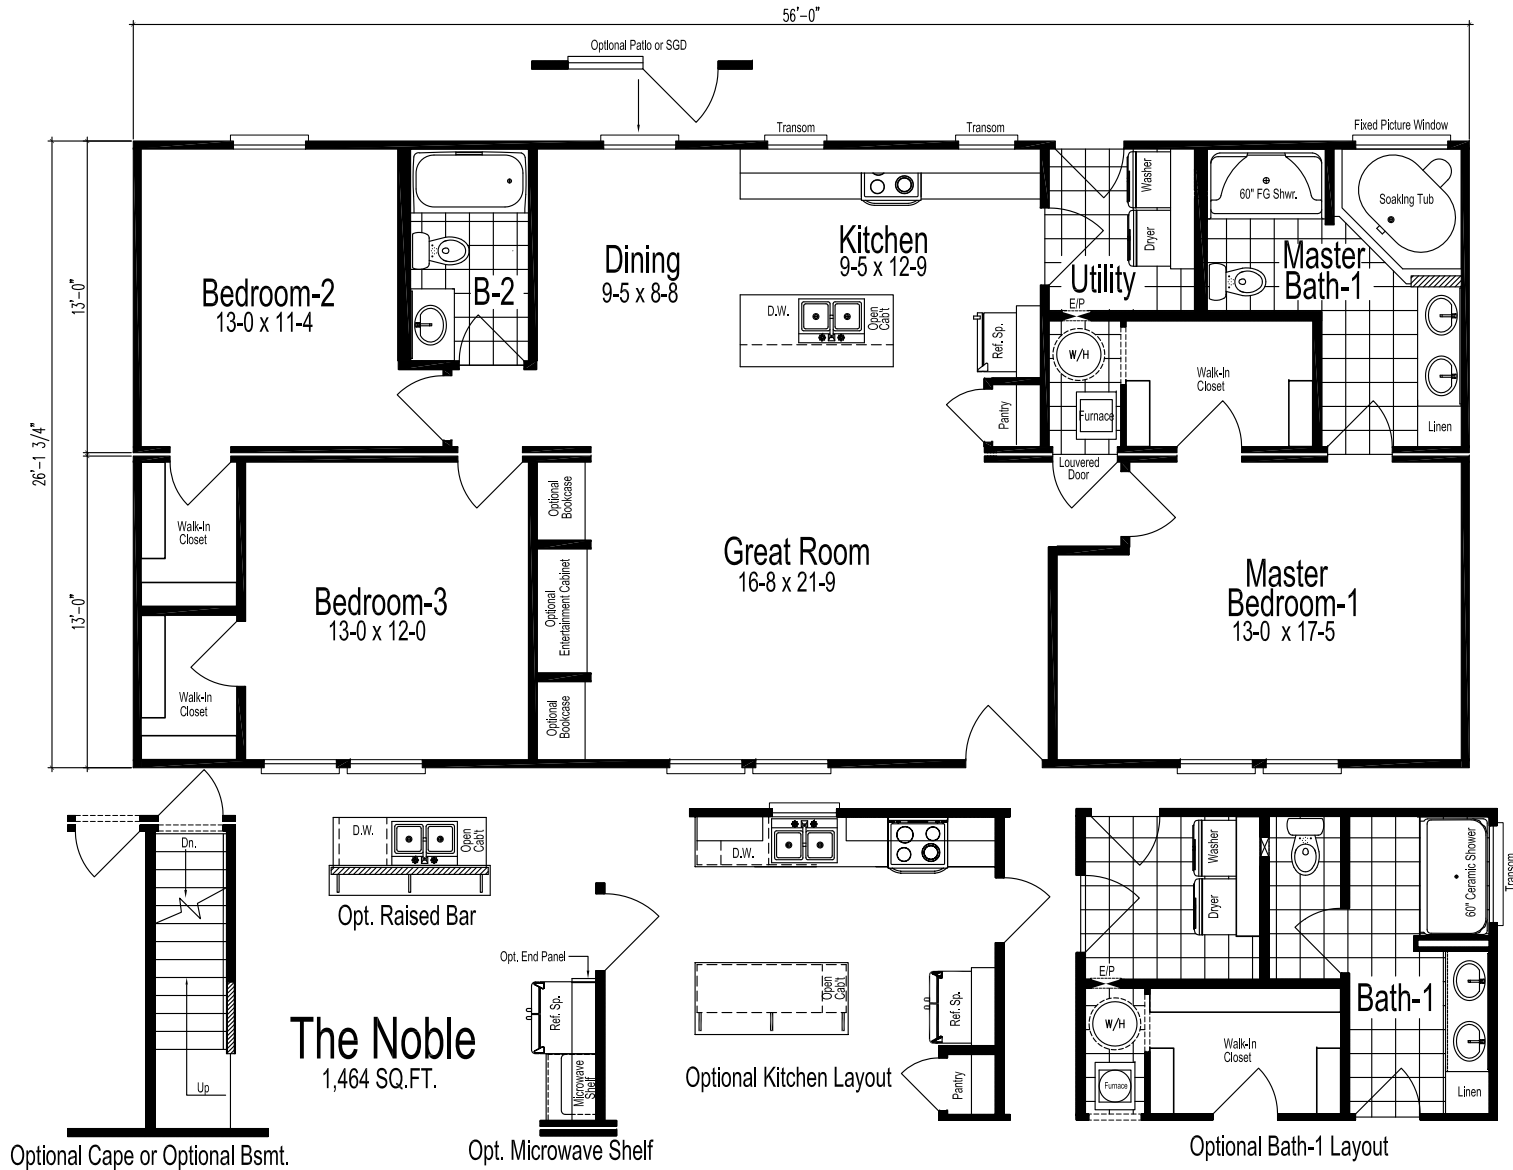

Shown with Optional Porches
Shown with optional exterior features

Total Finished Area: 1,464 sq. ft.
Dimensions: 56'0"W x 26'2"D

1100 Rives Road
Martinsville, VA 24112

THE NOBLE

These are artist renditions for sales purposes only.
Refer to working drawings for actual dimensions.
© 2015 Nationwide Homes 06/15/15