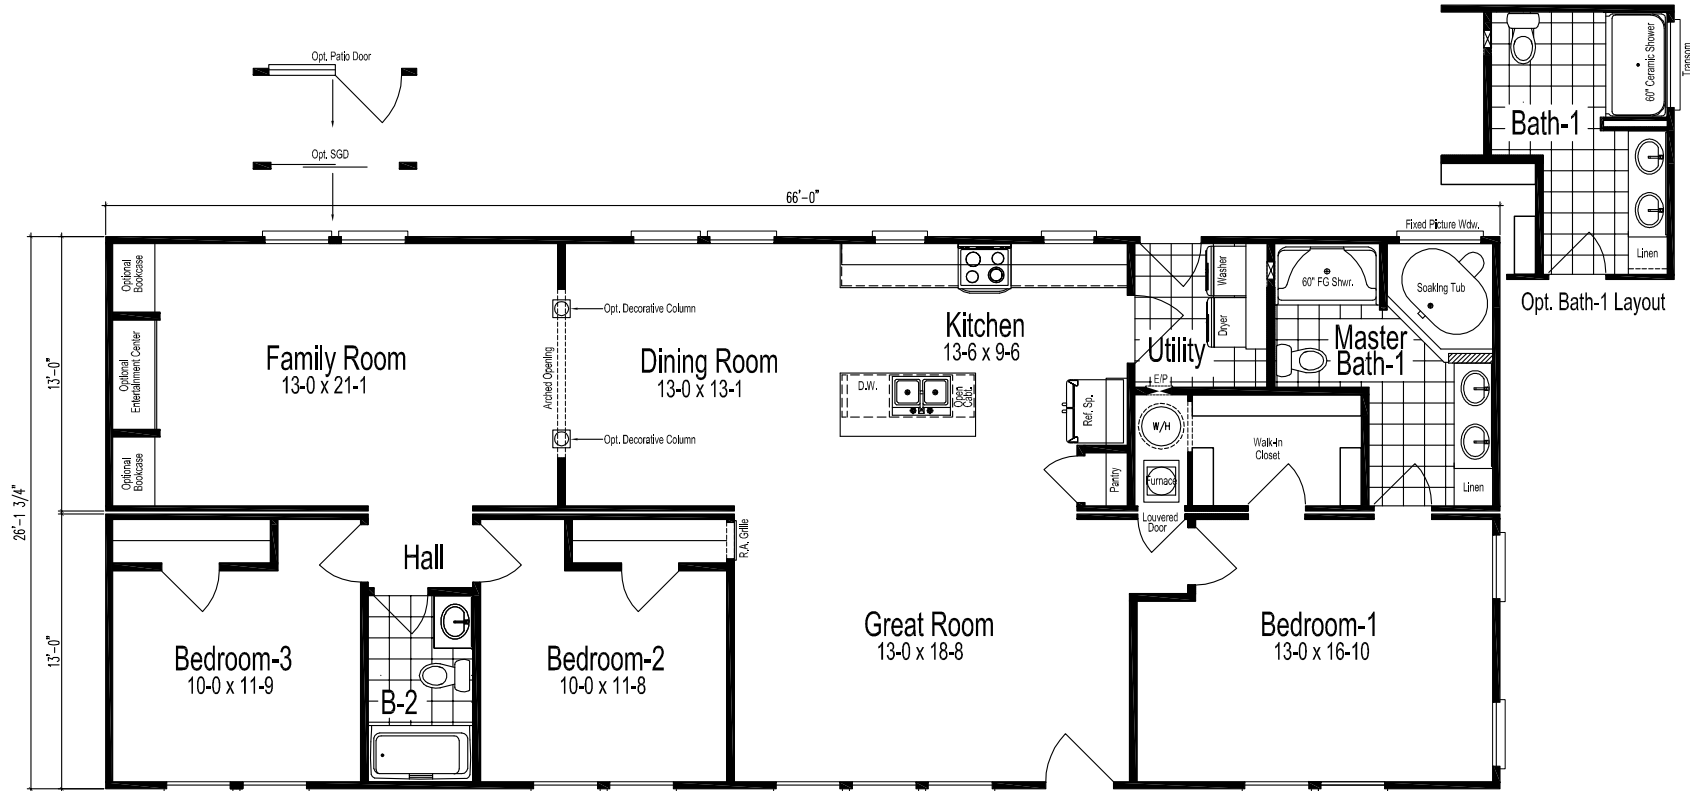

# THE SHERIDAN

Shown with Optional Porches  
Shown with optional exterior features

Total Finished Area: 1,725 sq. ft.  
Dimensions: 66'0"W x 26'2"D

1100 Rives Road  
Martinsville, VA 24112

# THE SHERIDAN

These are artist renditions for sales purposes only.  
Refer to working drawings for actual dimensions.  
© 2015 Nationwide Homes 06/15/15

The Sheridan  
1725 SQ.Ft.